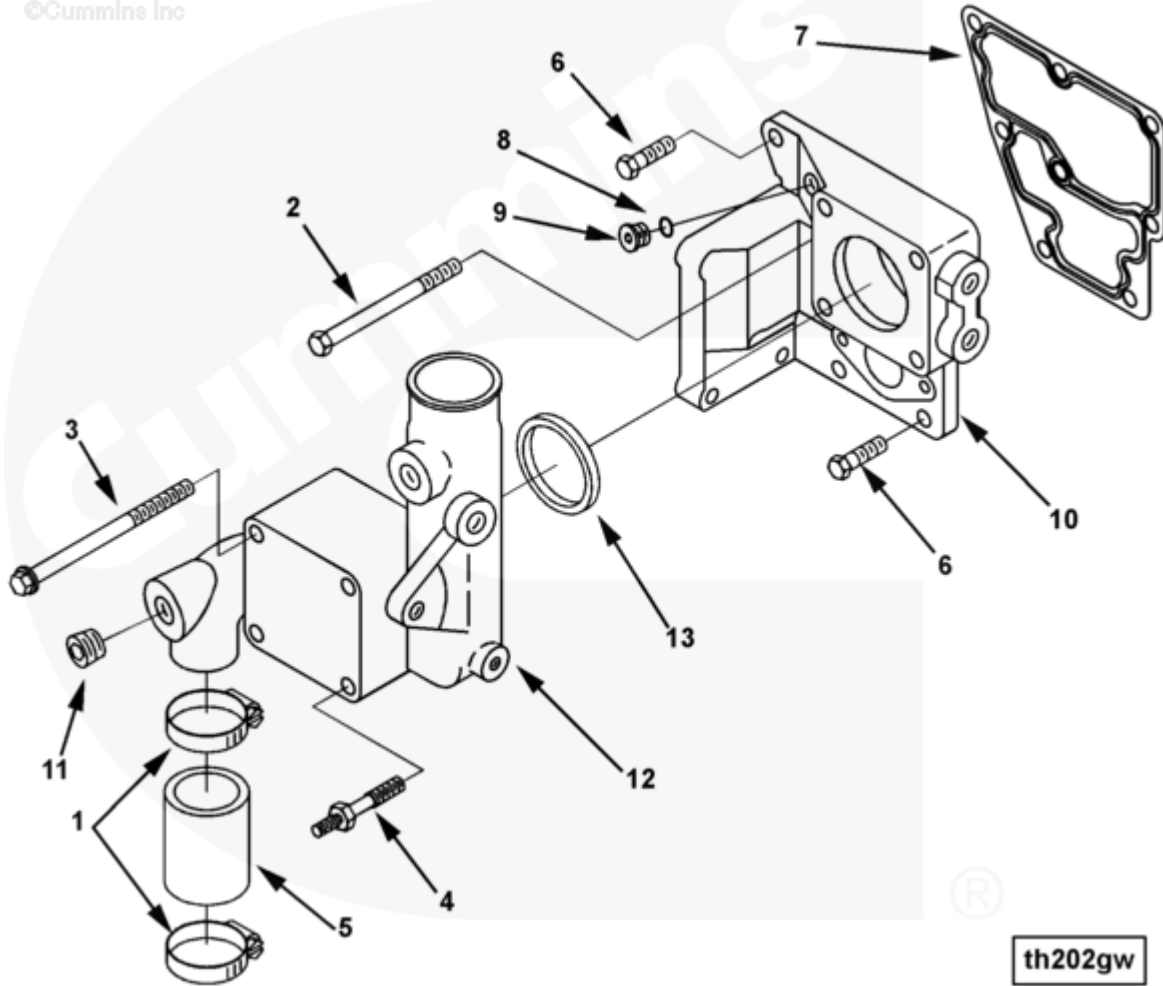

©Cummins Inc

SMALL | MEDIUM | LARGE

Cart	Ref No	Part Number	Part Description	Required	Remarks
View My Cart					
		TH2098-03	Thermostat Housing		
					Thermostat Housing
					Wtr Outlet Connection Style:

				Cast On
				Wtr Outlet Outside Dia: 57mm
				(2.24")
				Wtr Outlet Direction:
				Vertical
				Thrm Spt Top Front Wtr Port
				Size: 3/8 NPTF
				Thrm Spt Bottom Front Wtr
				Port Size: 9/16-18 UNF
				Wtr Outlet Horiz Distance:
				204.6mm (8.06")
				Wtr Outlet Vert Distance:
				393mm (15.47")
				Wtr Out Horiz Distance From
				FFOB: 17.5mm (0.69")
				OEM Attachment Stud Loc:
				Lower Right, Upper Right
				Unique Characteristics:
				Corrosion Protection
				Alt Mtg Tab Vert from Crank
				C/L: 332.46mm (13.09")
				Thermo Opening Temp: 71 C
				(159.8 F)
				Thermo Full Open Temp: 79 C
				(174.2 F)
				Thermo Vent Arrangement:
				Non-Vented
				Thermostat Quantity: 1

<input type="checkbox"/>	1	3008690	Hose Clamp	2	1 3/4 - 2 1/4 in.
<input type="checkbox"/>	2	3017502	Hexagon Head Cap Screw	1	M10 x 1.50 x 120
<input type="checkbox"/>	3	3081347	Hexagon Head Cap Screw	1	M10 x 1.50 x 145
<input type="checkbox"/>	4	3081350	Studded Hexagon Cap Screw	3	M10 x 1.50 x 172
<input type="checkbox"/>	5	3820667	Plain Hose	1	
<input type="checkbox"/>	6	3820988	Hexagon Head Cap Screw	3	M10 x 1.50 x 35
<input type="checkbox"/>	7	3893692	Support Gasket	1	
<input type="checkbox"/>		4083537	Thermostat Housing Support	1	
<input type="checkbox"/>		3037536	Threaded Plug	1	9/16 - 18 UNF
<input type="checkbox"/>	8	3037537	O-Ring Seal	1	
	9	3040813	Threaded Plug	1	9/16 - 18 UNF
		4083538	Support , Thermostat Housing Top Level Assembly	1	
	10	4083188	Thermostat Housing Support	1	
<input type="checkbox"/>		4004430	Thermostat Housing	1	
<input type="checkbox"/>	11	3008469	Pipe Plug	1	3/4 NPT
	12	4004431	Thermostat Housing	1	
<input type="checkbox"/>	13	186780	Thermostat Seal	1	